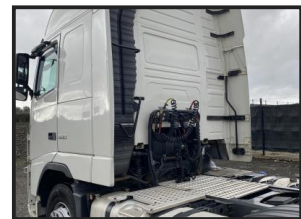

VOLVO FH13.500

£POA

2012 VOLVO FH13.500 6X2 T/UNIT
 EXCELLENT CONDITION
 WORLDWIDE SHIPPING/CKD CAN BE ARRANGED

Product Details

Category/Type	VOLVO
Make	VOLVO
Model	FH13.500
Year	2012
Hours	-

Mindoran, Clonmany, Co. Donegal, Ireland