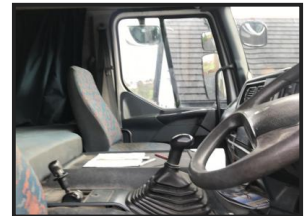

RENAULT PREMIUM 340

£POA

1997 RENAULT PREMIUM 340
 REAR LIFT AXLE, PLANT BODY
 HYDRAULIC RAMPS, HYDRAULIC WINCH, MANUAL
 VERY GOOD CONDITION

CALL / WATS APP

SOLD

+353872366135

Product Details

Product Details	
Category/Type	PREVIOUSLY SOLD
Make	RENAULT
Model	PREMIUM 340
Year	1997
Hours	SOLD